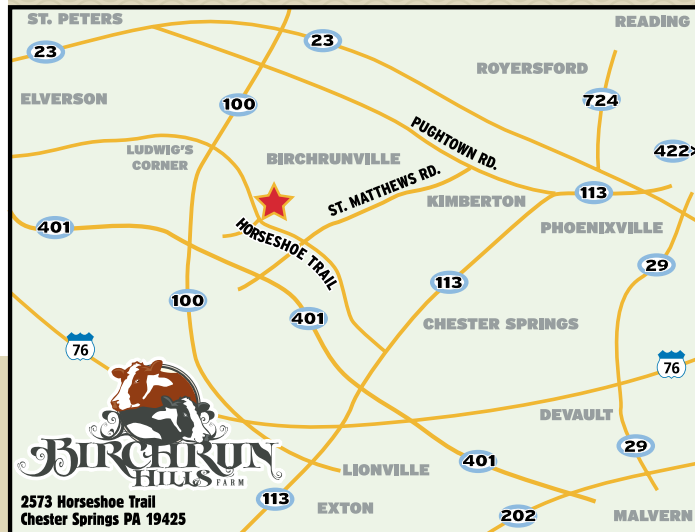

2573 Horseshoe Trail
Chester Springs PA 19425